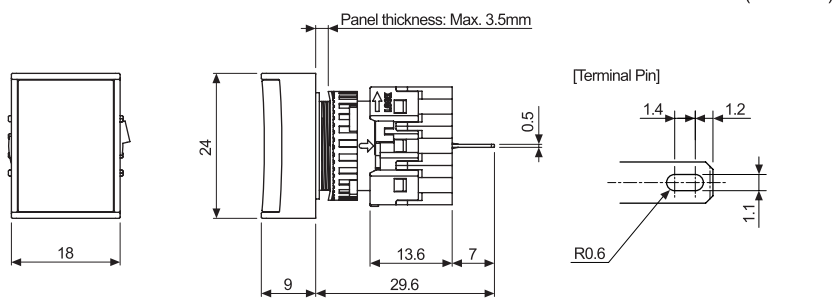

Ø16 Pilot Lights

Ø16 Pilot Lights (L16RR Series)

Type	Appearance	Model	Contact block	LED block
			C contact	DC voltage
Flat round, extended	 L16RR-EY□	L16RR-E□5	—	1 (5VDC)
		L16RR-E□12		1 (12VDC)
		L16RR-E□24		1 (24VDC)
※□ indicates color: R , B , G , Y , W ※The light unit and LED blocks are sold separately. (light unit: bold letters, LED block: regular letters) ※The LED color is the same as the control unit.				
• Dimensions (unit: mm) <div style="display: flex; justify-content: space-around; align-items: flex-start;">    </div> <p style="text-align: right;">※For panel cut-out dimensions, please refer to page A-48.</p>				

Type	Appearance	Model	Contact block	LED block
			C contact	DC voltage
Flat square (half guard), extended	 L16RRS-HG□	L16RRS-H□5	—	1 (5VDC)
		L16RRS-H□12		1 (12VDC)
		L16RRS-H□24		1 (24VDC)
※□ indicates color: R , B , G , Y , W ※The light unit and LED blocks are sold separately. (light unit: bold letters, LED block: regular letters) ※The LED color is the same as the control unit.				
• Dimensions (unit: mm) <div style="display: flex; justify-content: space-around; align-items: flex-start;">    </div> <p style="text-align: right;">※For panel cut-out dimensions, please refer to page A-48.</p>				

Ø16 Pilot Lights

Type	Appearance	Model	Contact block	LED block
			C contact	DC voltage
Flat rectangular (half guard), extended		L16RRT-H□5	—	1 (5VDC)
		L16RRT-H□12		1 (12VDC)
		L16RRT-H□24		1 (24VDC)

L16RRT-HB□

• Dimensions

※For panel cut-out dimensions, please refer to page A-48.

Control Switches

Ø16

Ø22/25

Ø30

□30

Push Button Switches